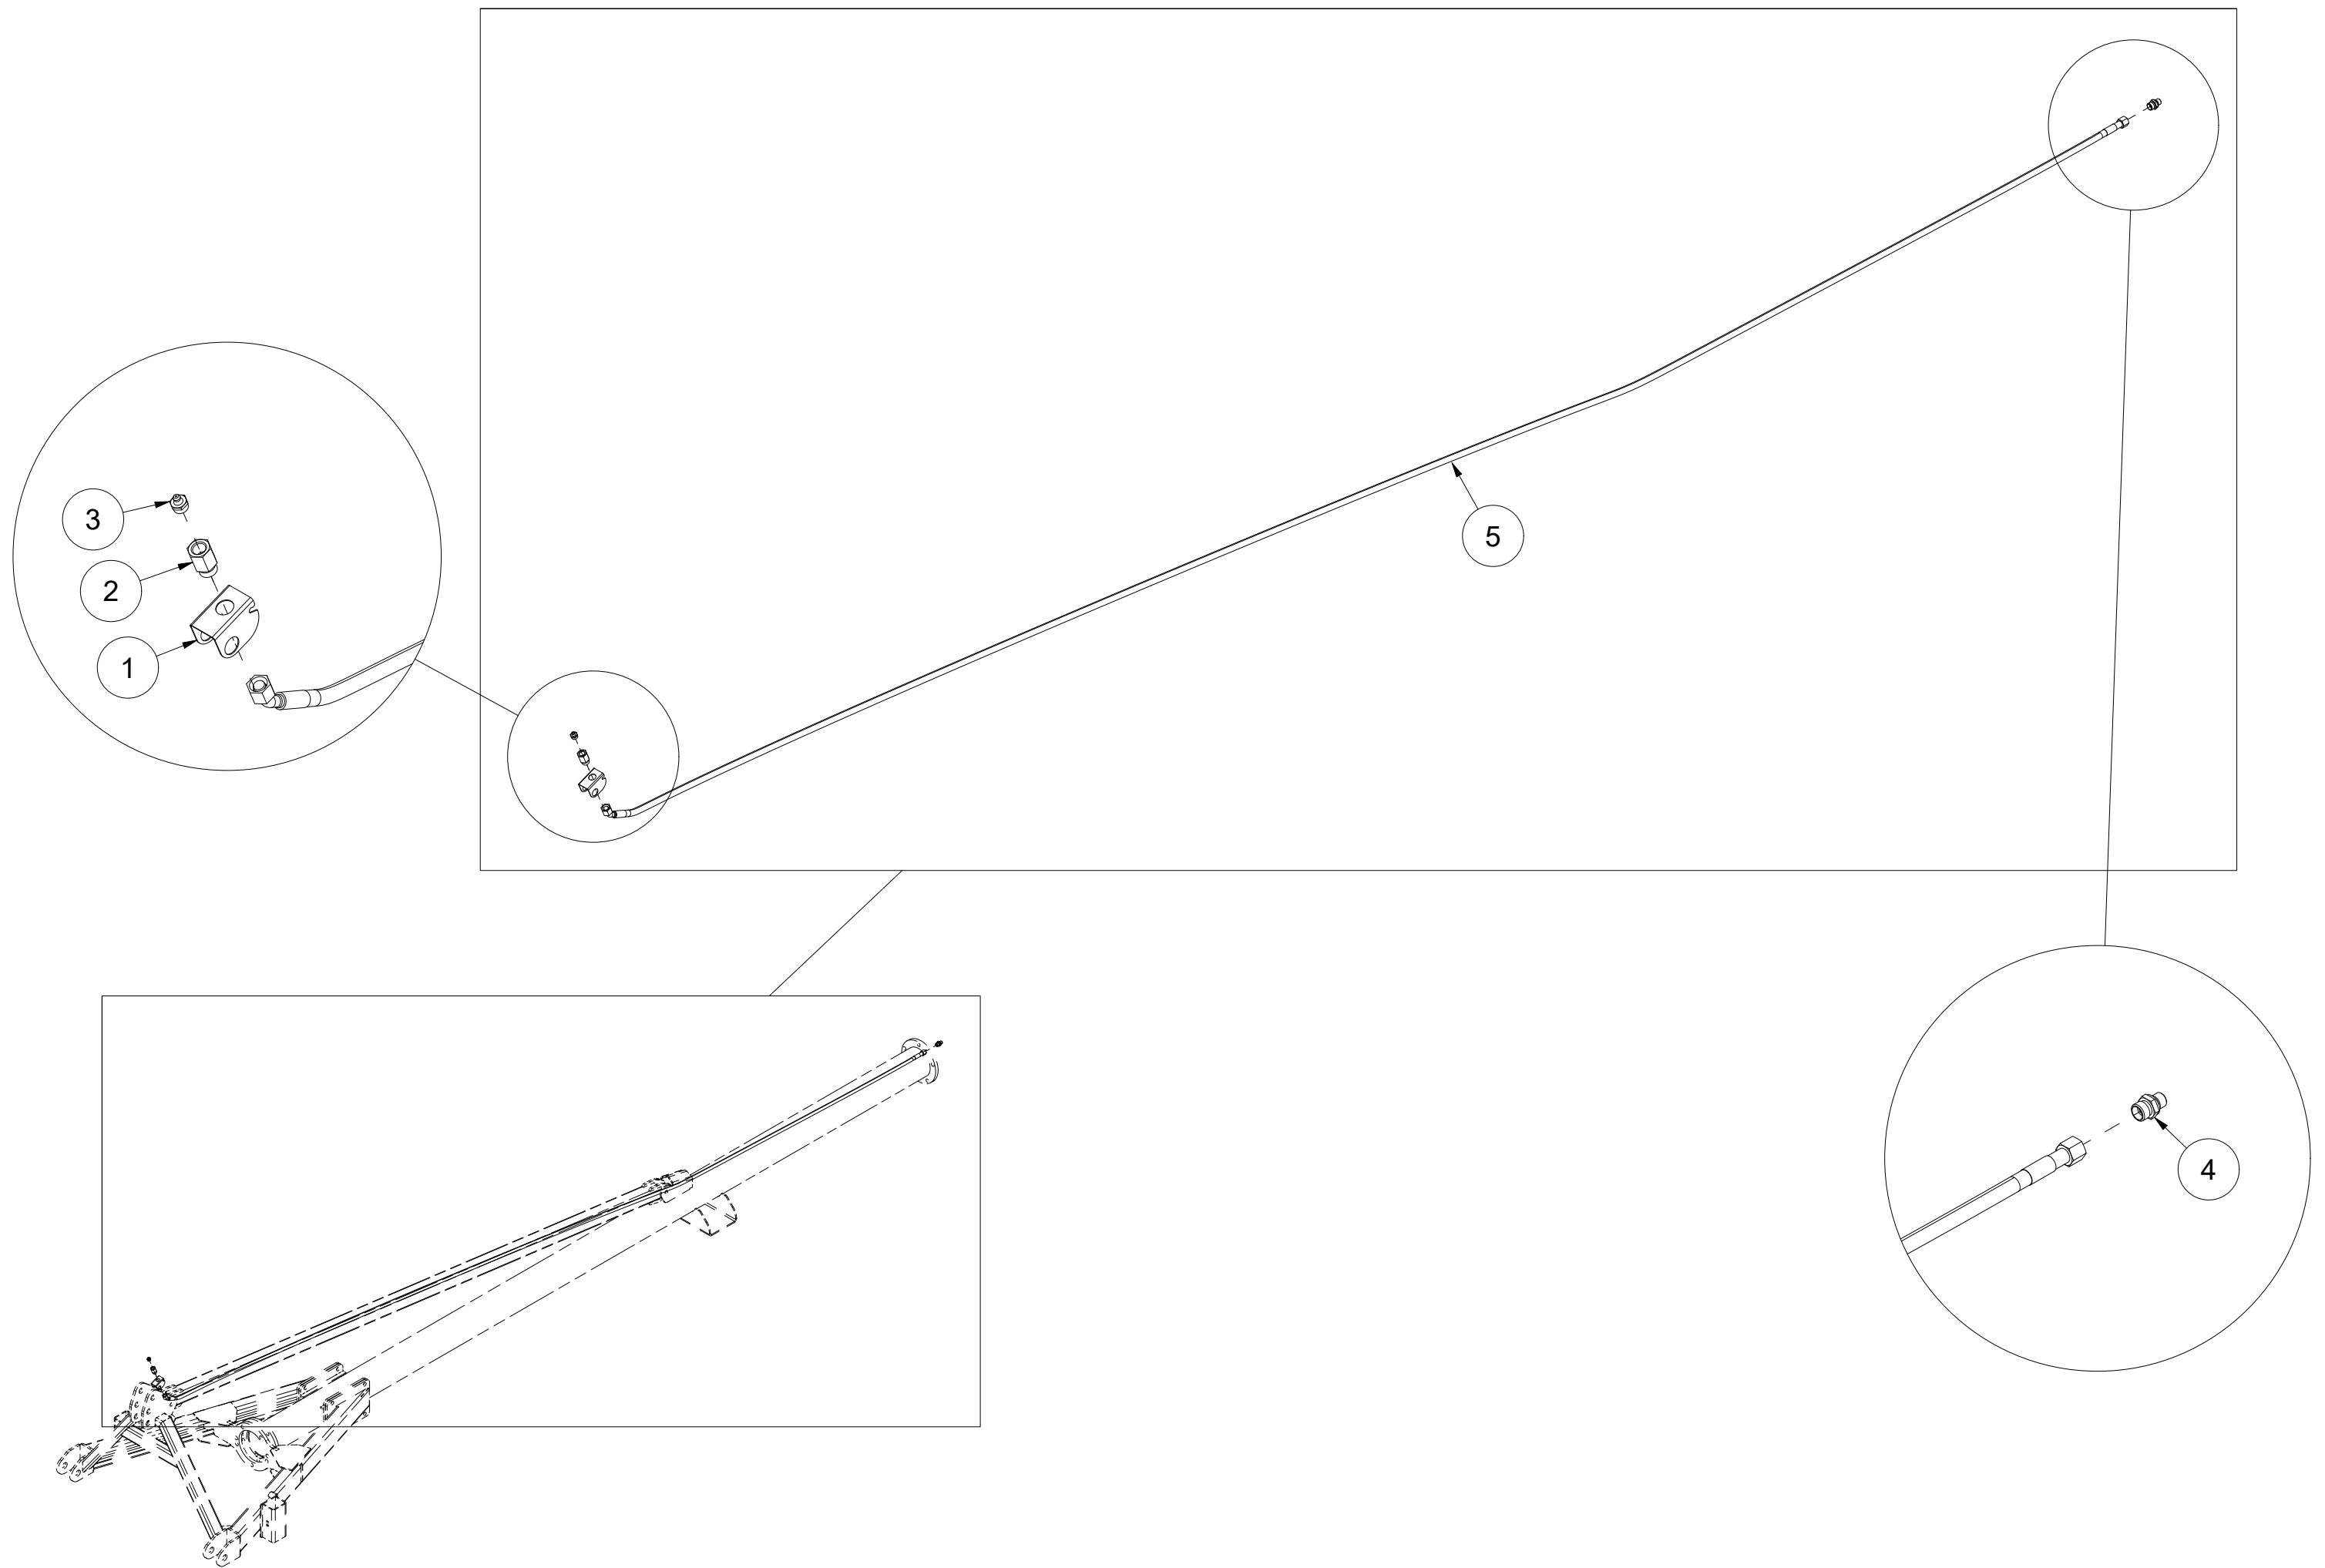

006 Grease hose PO70 Mk2

Pos	Qty	Article no	Designation
1	1	32131007	Grease nipple attachment
2	1	2957520	Transition GAI BSP 1/4" L10
3	1	2478413	Grease nipple1/4"
4	1	2957754	Hexagon nipple GEK BSP 1/4" L10 ED
5	1	2958411	Hydraulic hose 1/4" L3000